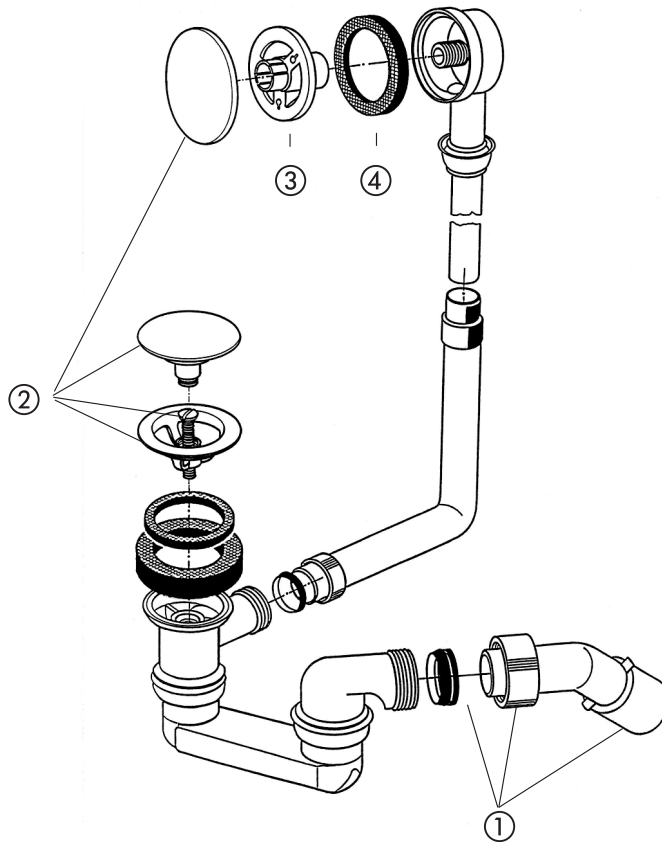

Push-Push Waste and overflow assembly 837

No.	Name	Code No.	Recommended price/€
1	Waste outlet bend with cap nut and 2C conical ring	01.173.00..0000	
2	Operating unit, chrome	03.749.81..0000	
3	Threaded ring	02.705.00.0000	
4	Overflow gasket 75 x 53 x 7	02.706.00..0000	