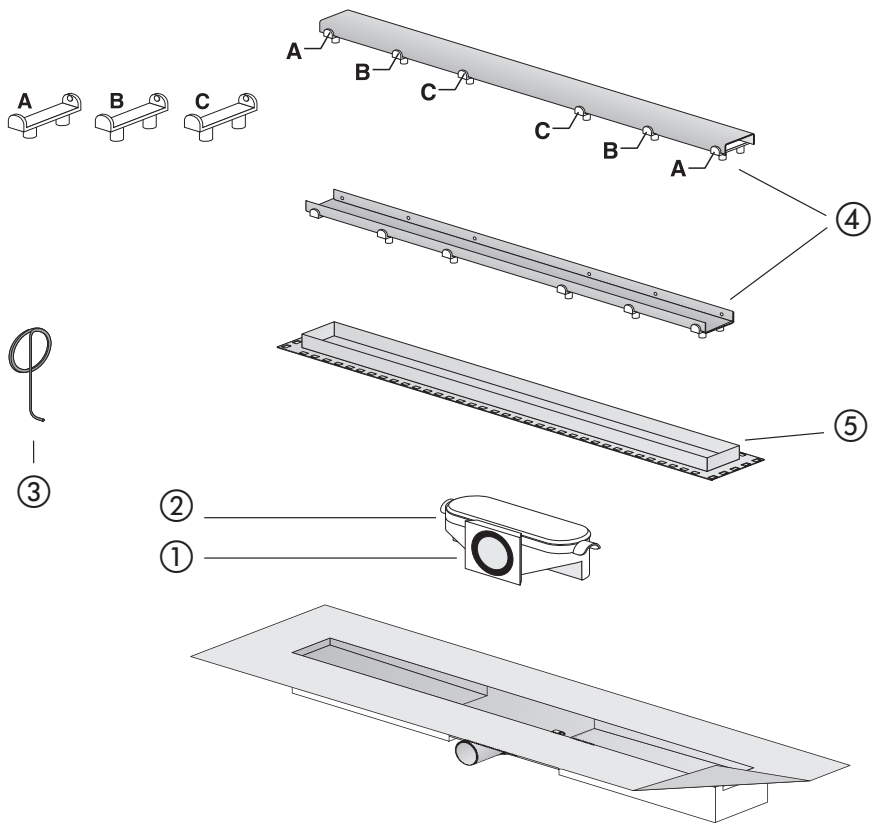

Shower channel ES50

No.	Name	Code No.	Recommended price/€
1	Trap insert, GV 82 mm	03.647.00..0000	
2	Trap insert, GV 62 mm	03.886.00..0000	
3	Grid lifter	04.236.00..0000	
4	Grid 750/50/11 Grid 950/50/11 Grid 1150/50/11	04.230.00..0000 04.231.00..0000 04.232.00..0000	
5	Grid frame with EPS-core 750/50/11	04.233.00..0000	