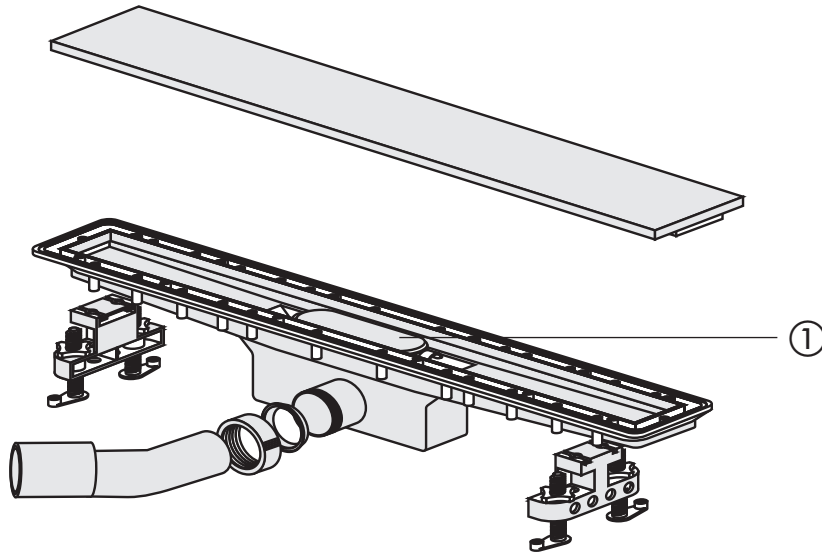

Shower channel for mortar installation, plastic, width 50 mm

No.	Name	Code No.	Recommended price/€
1	Trap insert, GV 82 mm	03.647.00..0000	