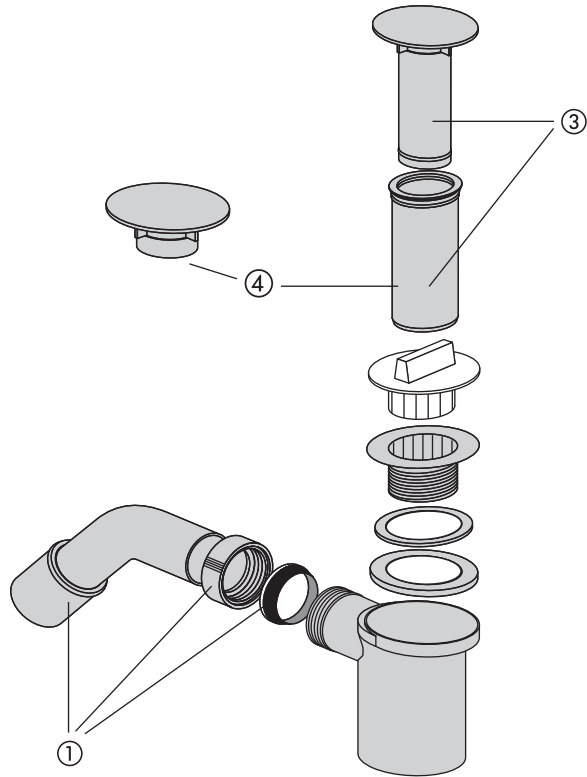

Waste kits for baths and shower trays 4.4.

DISCONTINUED PRODUCT – Shower waste 822/50 and 822/50 T

No.	Name	Code No.	Recommended price/€
1	Waste outlet bend with cap nut and 2C conical ring	01.173.00..0000	
2	Telescopic overflow, chrome	03.156.81..0000	
3	Cover plate with dip tube, chrome	02.028.81..0000	