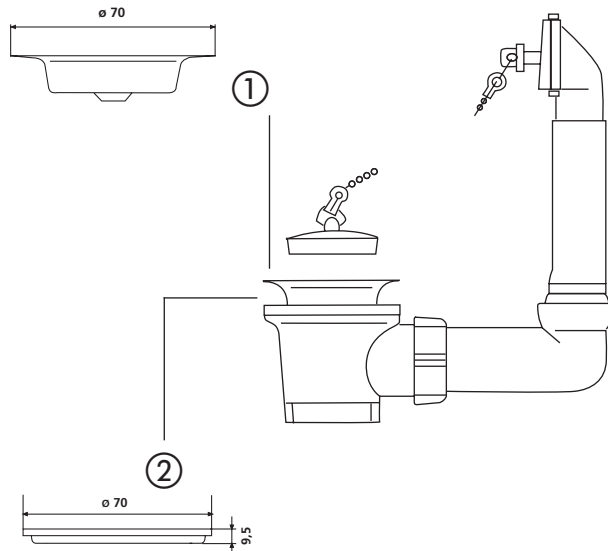

Waste and overflow assembly (code no. 32.040.00..0000)

No.	Name	Code No.	Recommended price/€
1	Waste valve stainless steel d: 70	02.201.00..0000	
2	Shaped washer	02.237.00..0000	