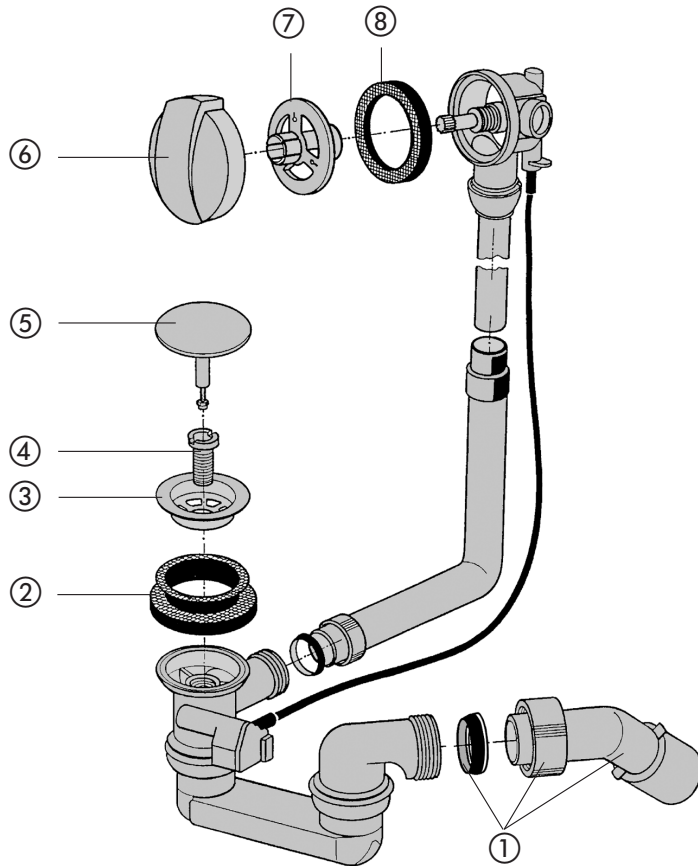

DISCONTINUED PRODUCT – Waste and overflow assembly 830, 831 and 835

No.	Name	Code No.	Recommended price/€
1	Waste outlet bend with cap nut and 2C conical ring	01.173.00..0000	
2	Collar seal 74 x 48 x 19,4	02.713.00..0000	
3	Waste valve	02.976.00..0000	
4	Screw socket	02.547.00..0000	
5	Valve plug, chrome	01.115.81..0000	
6	Rotary knob, chrome	02.666.81..0000	
7	Threaded ring	02.705.00..0000	
8	Overflow gasket 75 x 53 x 7	02.706.00..0000	