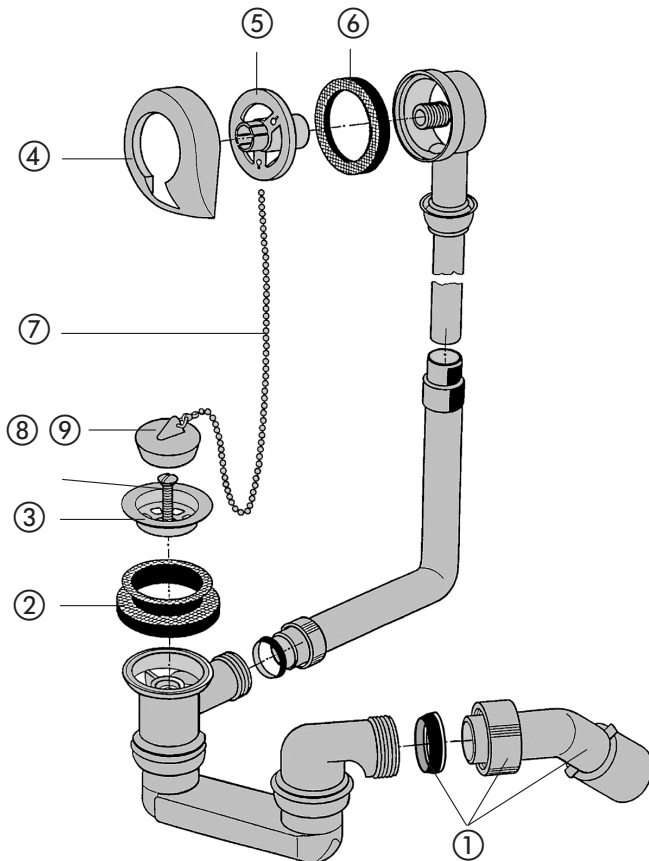

Waste and overflow assembly 833

No.	Name	Code No.	Recommended price/€
1	Waste outlet bend with cap nut and 2C conical ring	01.173.00..0000	
2	Collar seal 74 x 48 x 19,4	02.713.00..0000	
3	Waste valve	02.975.00..0000	
4	Plug rosette, chrome	02.977.81..0000	
5	Threaded ring	02.705.00..0000	
6	Overflow gasket 75 x 53 x 7	02.706.00..0000	
7	Pearl chain 500 mm	01.282.00..0000	
8	Valve plug with triangle eye, D = 45,5 mm	01.291.00..0000	
9	Magnetic plug with triangle eye, D = 45,5 mm	01.492.00..0000	