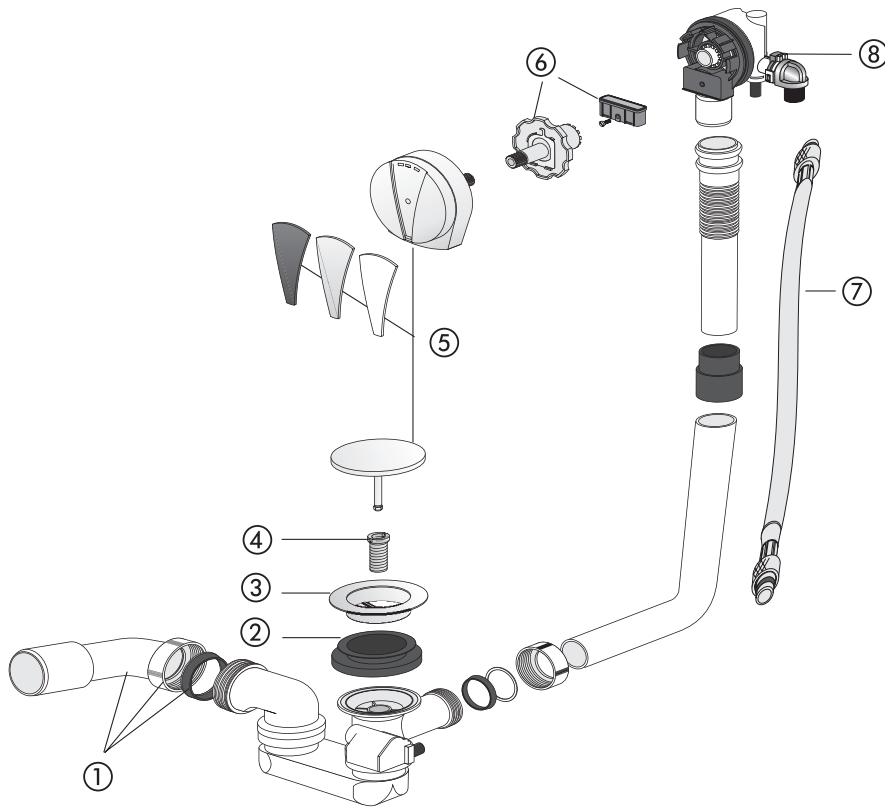

Waste and overflow assembly SWING PLUS

No.	Name	Code No.	Recommended price/€
1	Waste outlet bend with cap nut and 2C conical ring	01.173.00..0000	
2	Collar seal 74 x 48 x 19,4	02.713.00..0000	
3	Waste valve	02.976.00..0000	
4	Screw socket	02.547.00..0000	
5	Operating unit, chrome	05.036.81..0000	
6	Installation set	05.038.00..0000	
7	Connection hose	05.211.00..0000	
8	Clip	04.004.00..0000	