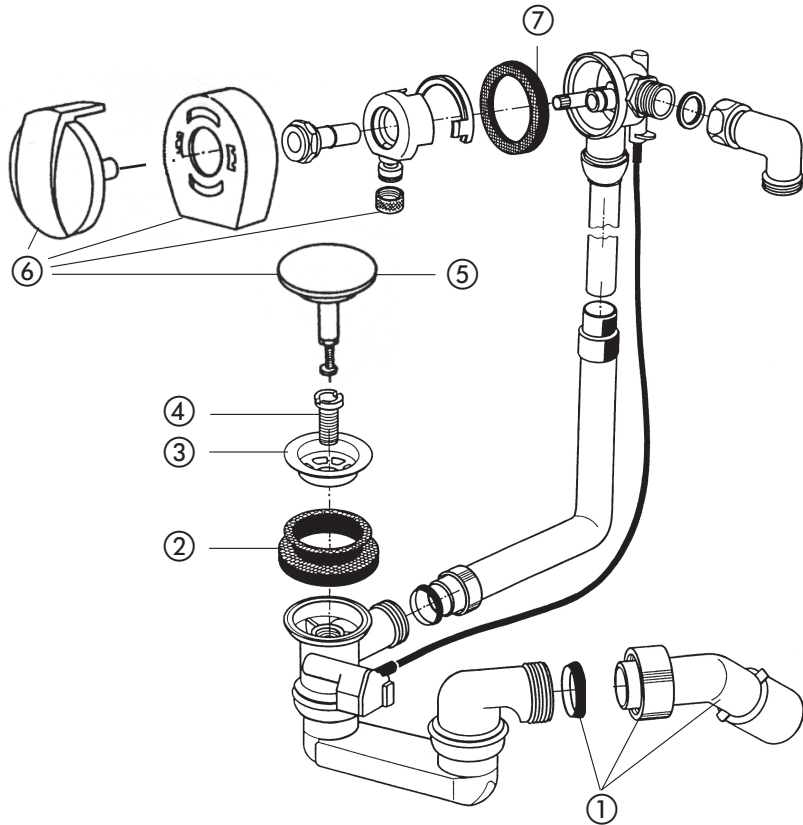

DISCONTINUED PRODUCT – Waste and overflow assembly with water inlet 836

No.	Name	Code No.	Recommended price/€
1	Waste outlet bend with cap nut and 2C conical ring	01.173.00..0000	
2	Collar seal 74 x 48 x 19,4	02.713.00..0000	
3	Waste valve	02.976.00..0000	
4	Screw socket	02.547.00..0000	
5	Valve plug, chrome	01.115.81..0000	
6	Operating unit (4 pieces)	01.105.81..0000	
7	Overflow gasket	02.706.00..0000	