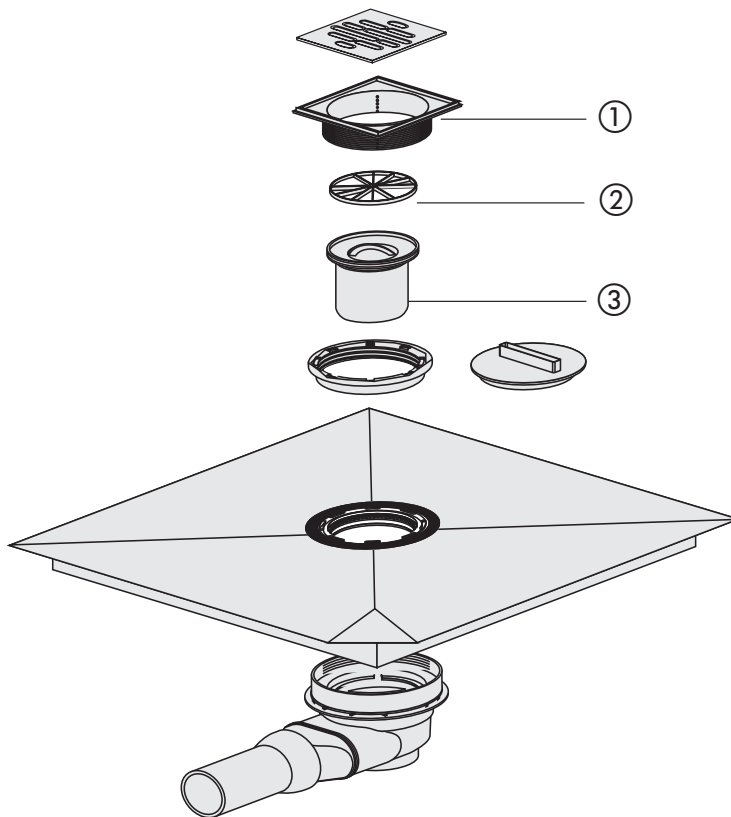

**Waste for shower board 823/BW**

No.	Name	Code No.	Recommended price/€
1	Support frame	02.159.00..0000	
2	Strainer	04.109.00..0000	
3	Trap insert	03.630.00..0000	