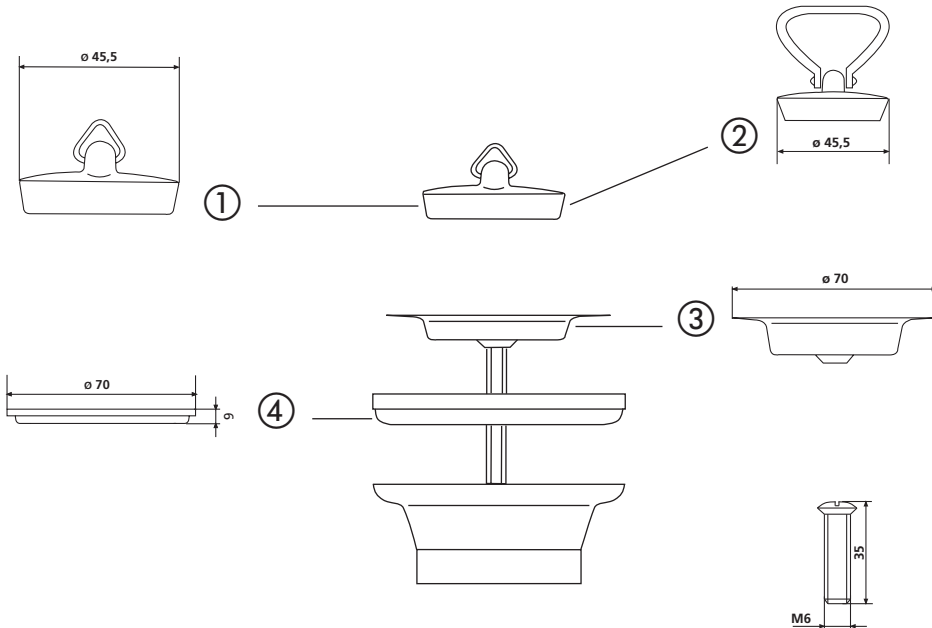

**Waste valve (code no. 30.105.00..0000, 30.106.00..0000, 30.103.00..0000 and 30.104.00..0000)**

No.	Name	Code No.	Recommended price/€
1	Waste plug with triangle eye d: 45,5	01.291.00..0000	
2	Waste plug with plastic handle d: 45,5	01.391.00..0000	
3	Waste valve stainless steel	02.201.00..0000	
4	Shaped washer	02.237.00..0000	