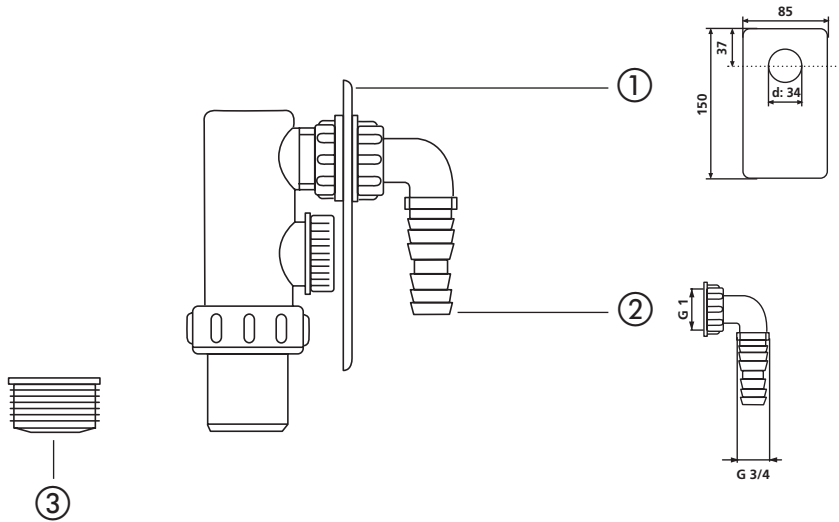

Concealed trap for washing machines and dishwashers

(Code No. 31.101.00..0000) / with EPS protection (Code No. 31.102.00..0000)

No.	Name	Code No.	Recommended price/€
1	Cover plate, stainless steel	02.072.00..0000	
2	Hose tap nozzle, plastic	01.556.00..0000	
3	Conical gasket NW 40/50	02.285.00..0000	