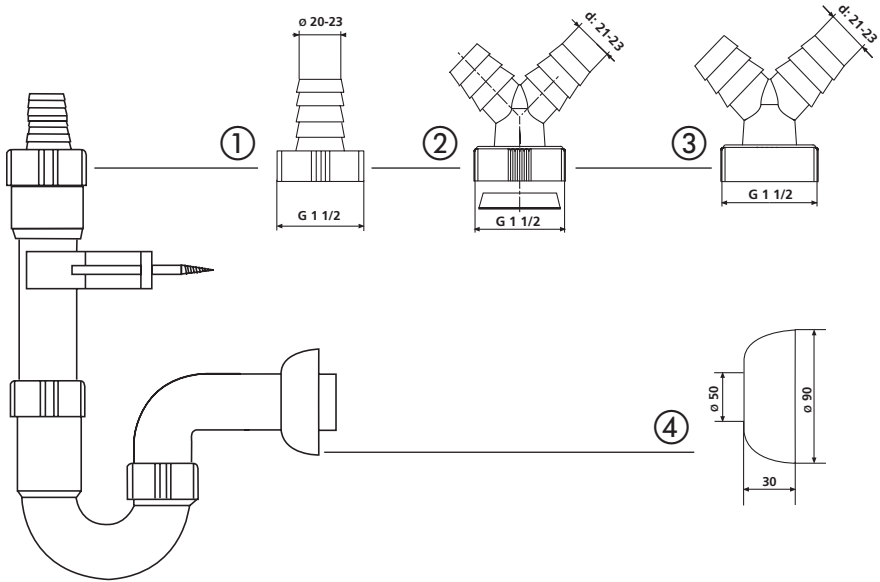

**Concealed trap G1 1/2 x 40 (Code No. 31.301.00..0000) / G1 1/2 x 50 (Code No. 31.302.00..0000)**

No.	Name	Code No.	Recmd. price/€
1	Hose tap for G1 1/2 connection	01.149.00..0000	
2	Double hose tap G1 with sealing ring G1	01.417.00..0000	
	Double hose tap G2 with conical ring G1 1/2 (no illustration)	01.162.00..0000	
3	Double hose tap G1 1/2	03.047.00..0000	
4	Rosette d: 50	02.385.00..0000	