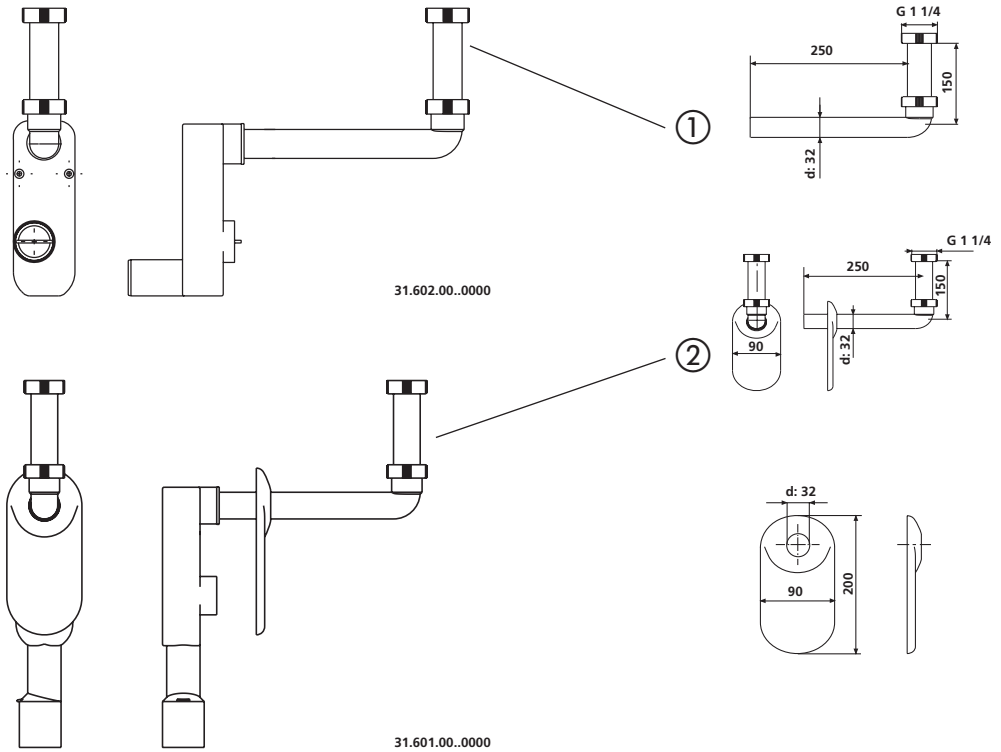

Waste kits for washbasins 4.1.

Exposed trap for washbasin (Code No. 31.602.00..0000) and concealed trap (Code No. 31.601.00..0000) for washbasin

No.	Name	Code No.	Recommended price/€
1	Connection bend, white	03.070.00..0000	
2	Connection bend and covering rosette, chrome-plated brass	03.069.00..0000	