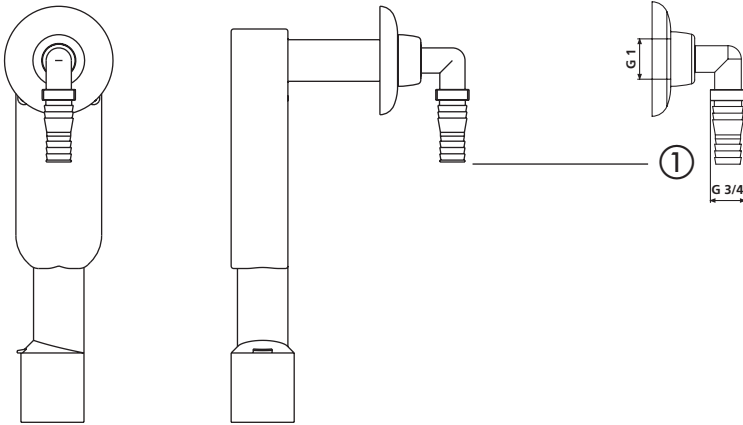

In-wall trap for washing machines and dishwashers, chrome-plated
(Code No. 31.603.00..0000) / white (Code No. 31.603.01..0000)

No.	Name	Code No.	Recmd. price/€
1	Hose tap nozzle white chrome	01.205.00..0000 01.205.81..0000	