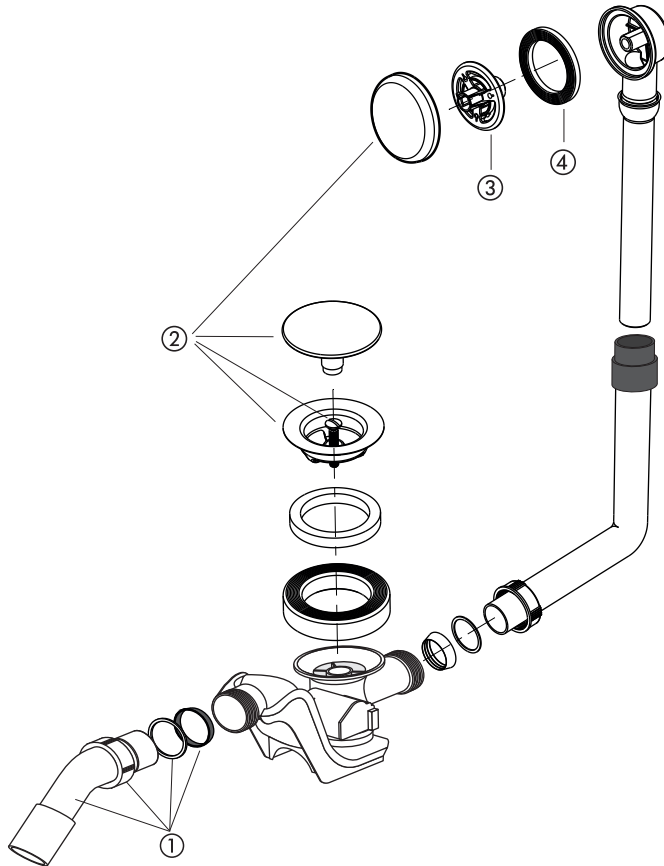

Push-Push waste and overflow assembly 837

No.	Name	Code No.	Recommended price/€
1	Waste outlet bend with cap nut, conical ring and sliding ring	01.173.00..0000	
2	Operating unit, chrome	03.749.81..0000	
3	Threaded ring	02.705.00.0000	
4	Overflow gasket 75 x 53 x 7	02.706.00..0000	