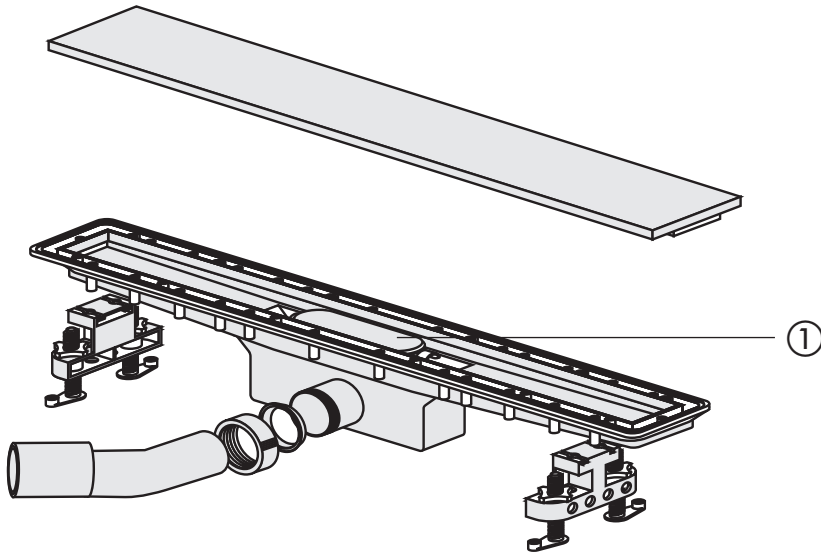

Shower channel for mortar installation, plastic, width 50 mm

No.	Name	Code No.	Recommended price/€
1	Trap insert, GV 82 mm	03.647.00..0000	