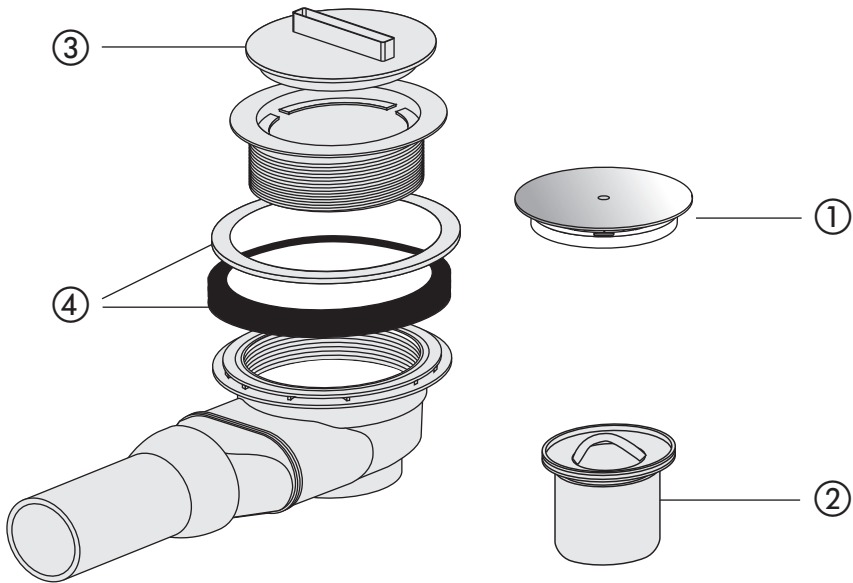

Shower waste 823/90W

| No. | Name | Code No. | Recommended price/€ |
|-----|---------------------------------------|-----------------|---------------------|
| 1 | Cover plate, chrome | 05.165.81..0000 | |
| | Cover plate, polished stainless steel | 05.315.00..0000 | |
| 2 | Trap insert | 03.630.00..0000 | |
| 3 | Installation wrench protection | 04.116.00..0000 | |
| 4 | Set of seals | 03.629.00..0000 | |
| | | | |