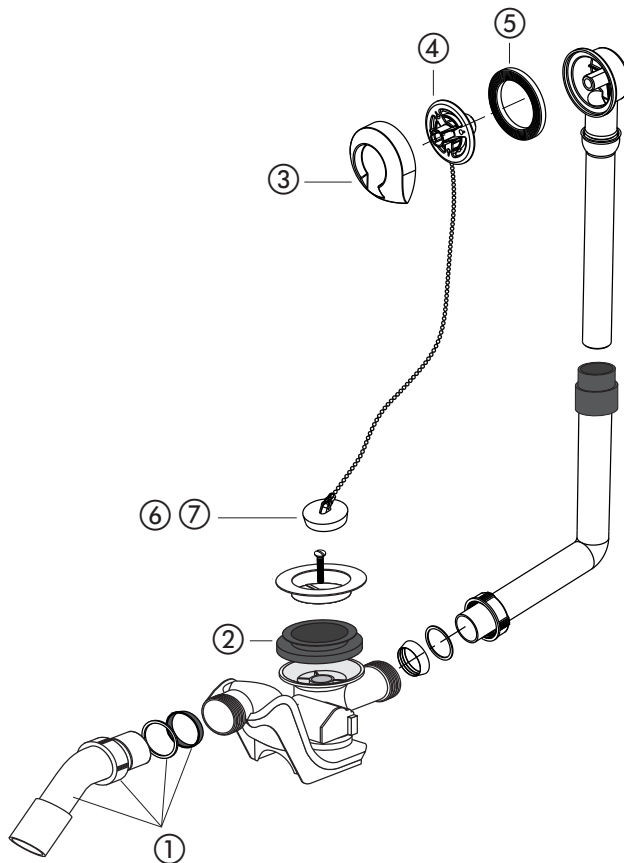

**Waste and overflow assembly 833**

No.	Name	Code No.	Recommended price/€
1	Waste outlet bend with cap nut, conical ring and sliding ring	01.173.00..0000	
2	Collar seal 74 x 48 x 19.4	02.713.00..0000	
3	Plug rosette, chrome	02.977.81..0000	
4	Threaded ring	02.705.00..0000	
5	Overflow gasket 75 x 53 x 7	02.706.00..0000	
6	Valve plug with triangle eye, d: 45.5 mm	01.291.00..0000	
7	Magnetic plug with triangle eye, d: 45.5 mm	01.492.00..0000	