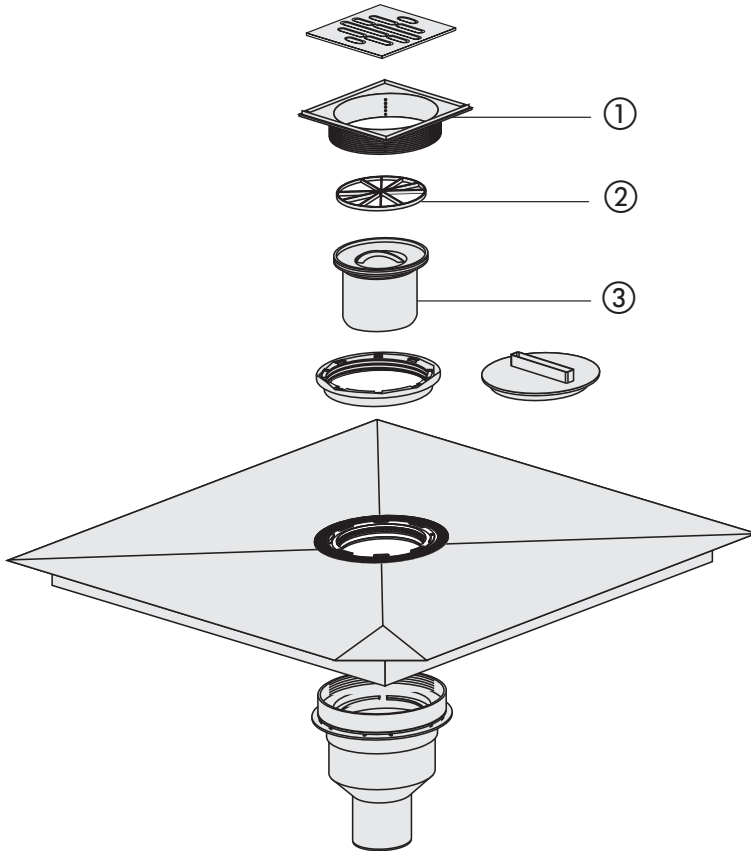

Waste 823/BS for shower board

No.	Name	Code No.	Recommended price/€
1	Support frame	02.159.00..0000	
2	Strainer	04.109.00..0000	
3	Trap insert	03.630.00..0000	