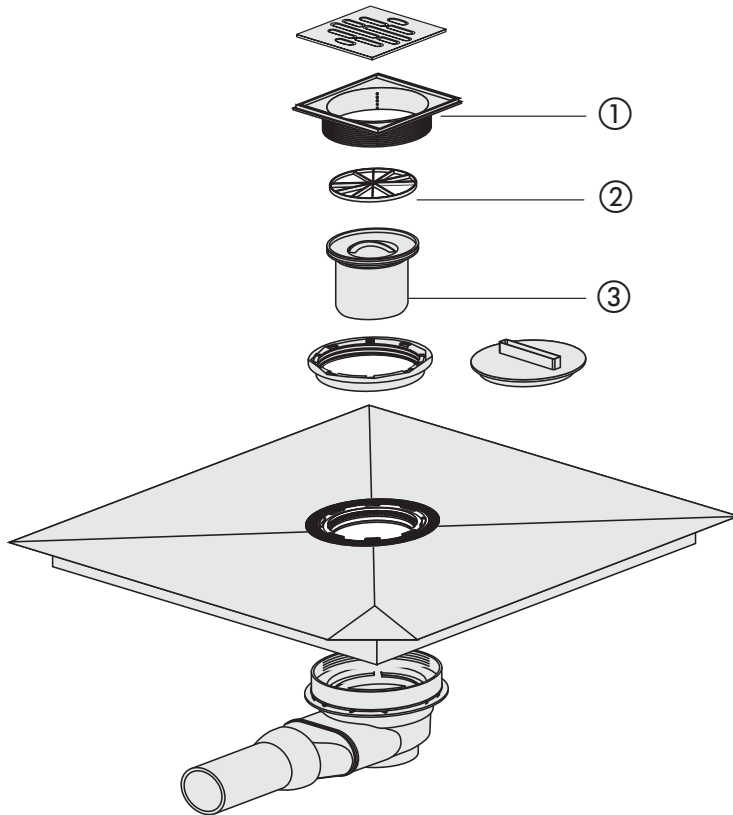

Waste 823/BW for shower board

| No. | Name | Code No. | Recommended price/€ |
|-----|---------------|-----------------|---------------------|
| 1 | Support frame | 02.159.00..0000 | |
| 2 | Strainer | 04.109.00..0000 | |
| 3 | Trap insert | 03.630.00..0000 | |
| | | | |