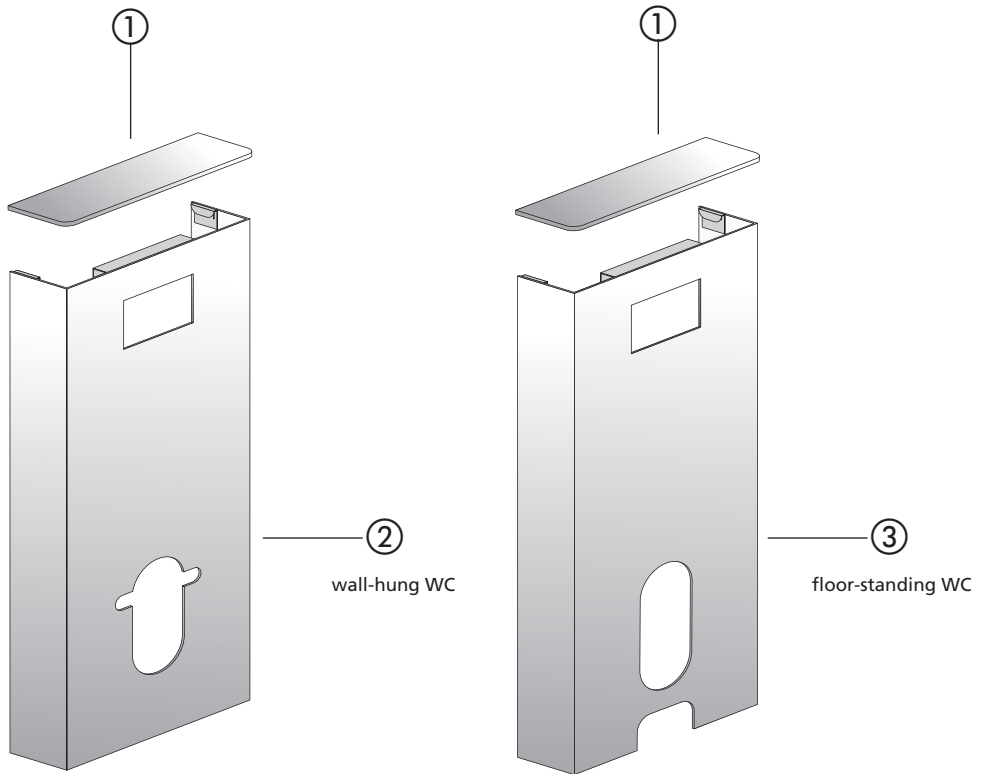

Cladding for INEO SOLO, CC-121-S-UO-2V-2C, with small access opening

No.	Name	Code No.	Recommended price/€
1	Cover of glass white black	04.202.00..0002 04.202.00..0001	
2	Cladding made of high quality composite material white black	04.208.00..0003 04.208.00..0004	
3	Cladding made of high quality composite material white black	04.209.00..0003 04.209.00..0004	