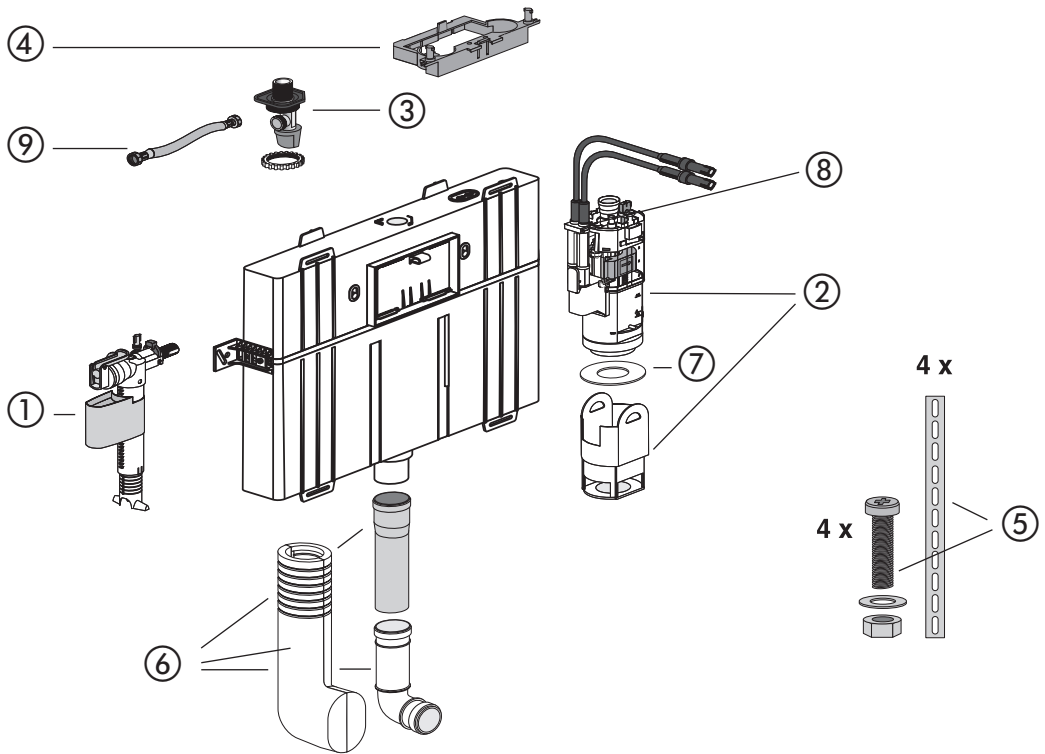

**Concealed cistern 8 cm, CC-80-S-FO-2V-2C, with small access opening**

No.	Name	Code No.	Recommended price/€
1	Universal fill valve 510, G 3/8 x 30 mm	25.001.00..0000	
2	Flush valve 8 cm	05.076.00..0000	
3	Angle valve connection R 1/2	05.247.00..0000	
4	Positioning device	04.224.00..0000	
5	Fastening set	03.374.00..0000	
6	Adjustable flush pipe with cladding	03.377.00..0000	
7	Sealing ring d: 20.3 x d: 50.5 x 2.8	04.013.00..0000	
8	Cable box	05.019.00..0000	
9	Flexible hose	05.266.00..0000	