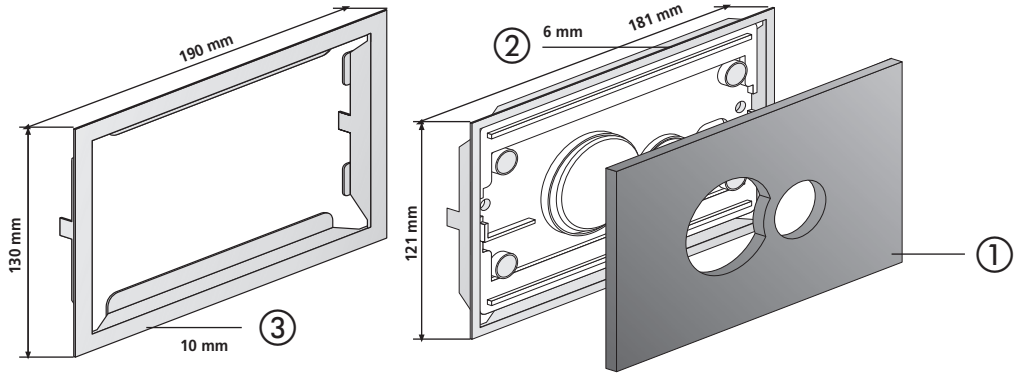

Push plate SG 706, glass / SK 706 plastic, flush mounted

No.	Colour	Code No.	Recommended price/€
1	Actuator frame glass white black	05.012.C9..0000 05.012.C8..0000	
2	WC blind frame, 6 mm polished stainless steel brushed stainless steel	04.082.00..0000 04.081.00..0000	
3	WC retrofit blind frame, 10 mm polished stainless steel brushed stainless steel	04.067.00..0000 04.067.00..5000	