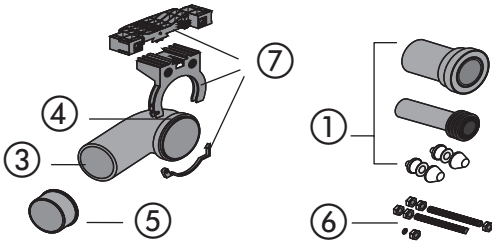

WC elements for wet/dry installation

No.	Name	Code No.	Recommended price/€
1	WC connection kit DN 90	58.933.00..0000	
2	Pipe support dip	01.821.00..0000	
3	WC connecting bend 90°, DN90	58.904.00..0000	
4	Lip seal	04.131.00..0000	
5	Reducing sleeve DN 90 / DN 100	58.211.00..0000	
6	WC fastenings M12	01.827.00..0000	
7	Clamp block	05.213.00..0000	