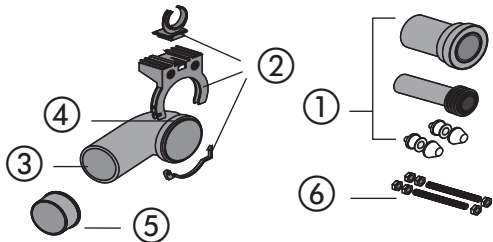

WC elements for wet/dry installation

No.	Name	Code No.	Recommended price/€
1	WC connection kit DN 90	58.933.00..0000	
2	Pipe support dip	01.821.00..0000	
3	WC connecting bend 90°, DN90	58.904.00..0000	
4	Lip seal	04.131.00..0000	
5	Reducing sleeve DN 90 / DN 100	58.211.00..0000	
6	WC fastenings M12	01.827.00..0000	
7	Clamp block	05.213.00..0000	