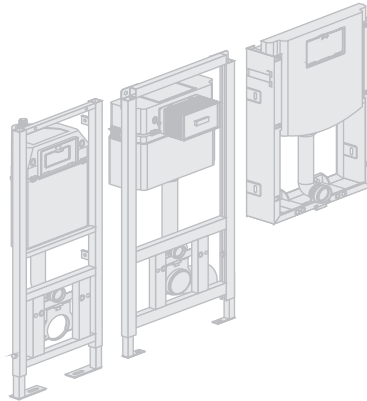

WC elements for wet/dry installation

No.	Name	Code No.	Recommended price/€
1	WC connection kit DN 90	58.933.00..0000	
2	Pipe support dip	01.821.00..0000	
3	WC connecting bend 90°, DN90	58.904.00..0000	
4	Lip seal	04.131.00..0000	
5	Reducing sleeve DN 90 / DN 100	58.211.00..0000	
6	WC fastenings M12	01.827.00..0000	
7	Clamp block	05.213.00..0000	