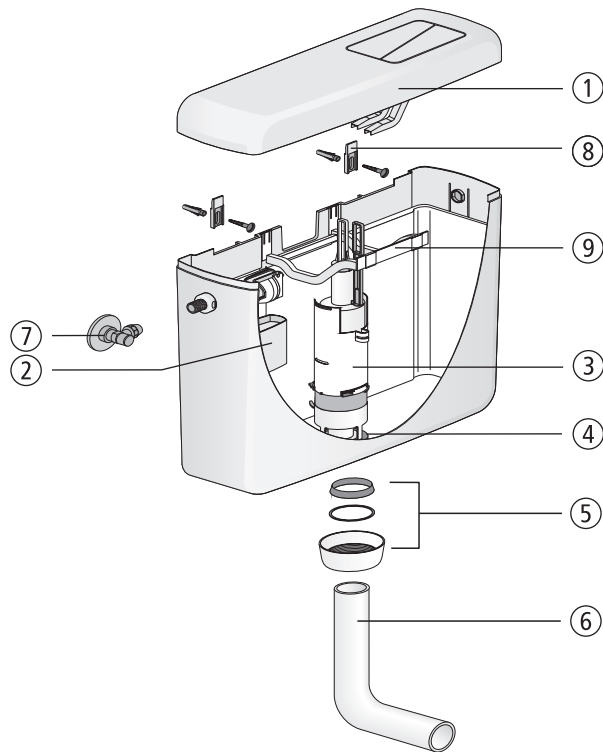

**Cistern 928/2V**

No.	Name	Code No.	Recommended price/€
1	Lid with push-button, alpine white	03.991.01..0000	
2	Universal fill valve 510, G 3/8 x 30 mm	25.001.00..0000	
3	Flush valve	03.635.00..0000	
4	Seal d: 31 x d: 63 x 2.8	02.754.00..0000	
5	Set of seals consisting of conical ring, slide ring d: 57 x d: 51 x 0.6 and cap nut G2	05.068.01..0000	
6	Flush pipe bend, alpine white	02.168.01..0000	
7	Angle valve G 1/2	01.269.00..0000	
8	Suspension lug (pair)	02.084.00..0000	
9	Bearing bracket	02.055.00..0000	
10 *	Connection set for water inlet from behind	02.073.00..0000	