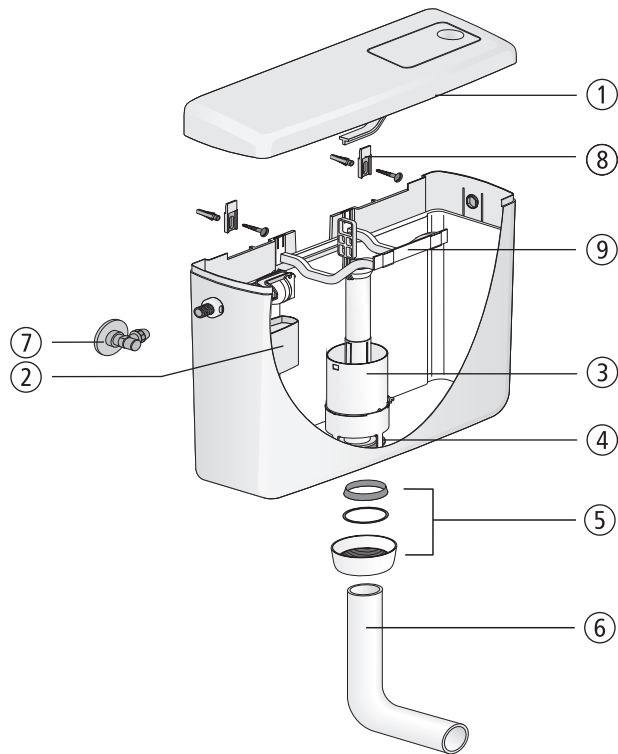

**Cistern 928**

No.	Name	Code No.	Recommended price/€
1	Lid with push-button, alpine white	03.612.01..0000	
2	Universal fill valve 510, G 3/8 x 30 mm	25.001.00..0000	
3	Flush valve	03.222.00..0000	
4	Seal d: 31 x d: 63 x 2.8	02.754.00..0000	
5	Set of seals consisting of conical ring, slide ring d: 57 x d: 51 x 0.6 and cap nut G2	05.068.01..0000	
6	Flush pipe bend, alpine white	02.168.01..0000	
7	Angle valve G 1/2	01.269.00..0000	
8	Suspension lug (Paar)	02.084.00..0000	
9	Bearing bracket	02.055.00..0000	
10 *	Connection set for water inlet from behind	02.073.00..0000	