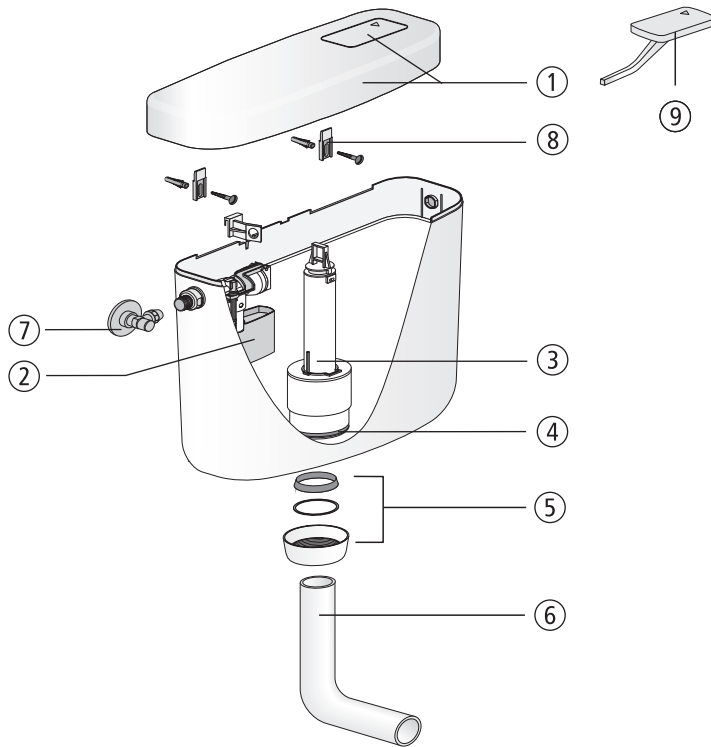

**Cistern 936**

No.	Name	Code No.	Recommended price/€
1	Lid with push-button, alpine white	01.514.01..0000	
2	Universal fill valve 510, G 3/8 x 30 mm	25.001.00..0000	
3	Flush valve	01.246.00..0000	
4	Seal d: 31 x d: 63 x 2.8	02.754.00..0000	
5	Set of seals consisting of conical ring, slide ring d: 57 x d: 51 x 0.6 and cap nut G2	05.068.01..0000	
6	Flush pipe bend, alpine white	02.168.01..0000	
7	Angle valve G 1/2	01.269.00..0000	
8	Suspension lug	02.084.00..0000	
9	Button, alpine white	02.222.01..0000	