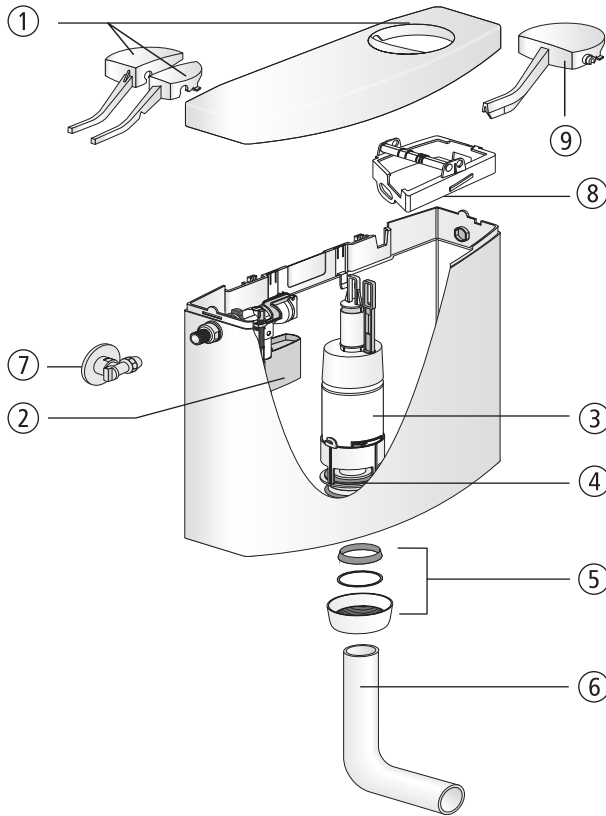

Cistern 951

No.	Name	Code No.	Recommended price/€
1	Lid with push-button, alpine white	03.984.01..0000	
2	Universal fill valve 510, G 3/8 x 30 mm	25.001.00..0000	
3	Flush valve	01.974.00..0000	
4	Seal d: 31 x d: 63 x 2.8	02.754.00..0000	
5	Set of seals consisting of conical ring, slide ring d: 57 x d: 51 x 0.6 and cap nut G2	05.069.01..0000	
6	Flush pipe bend, alpine white	02.168.01..0000	
7	Angle valve G 1/2	01.984.00..0000	
8	Bearing bracket	01.975.00..0000	
9	Start/stop button, alpine white	02.616.01..0000	