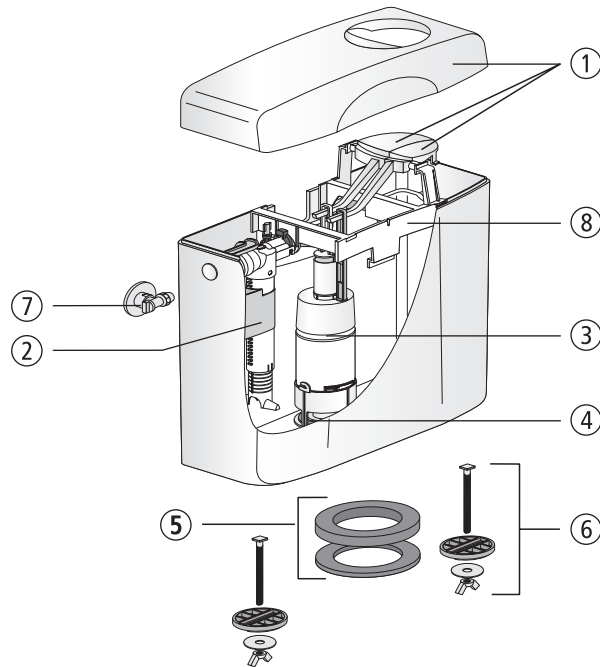

**Cistern 961/2V (topstar duo)**

No.	Name	Code No.	Recommended price/€
1	Lid with push-button, alpine white	03.985.01..0000	
2	Universal fill valve 510, G 3/8 x 30 mm	25.001.00..0000	
3	Flush valve	01.976.00..0000	
4	Seal d: 31 x d: 63 x 2.8	02.754.00..0000	
5	Set of seals	01.862.00..0000	
6	Fastening set	01.861.00..0000	
7	Angle valve G 1/2	01.984.00..0000	
8	Bearing bracket	02.620.00..0000	