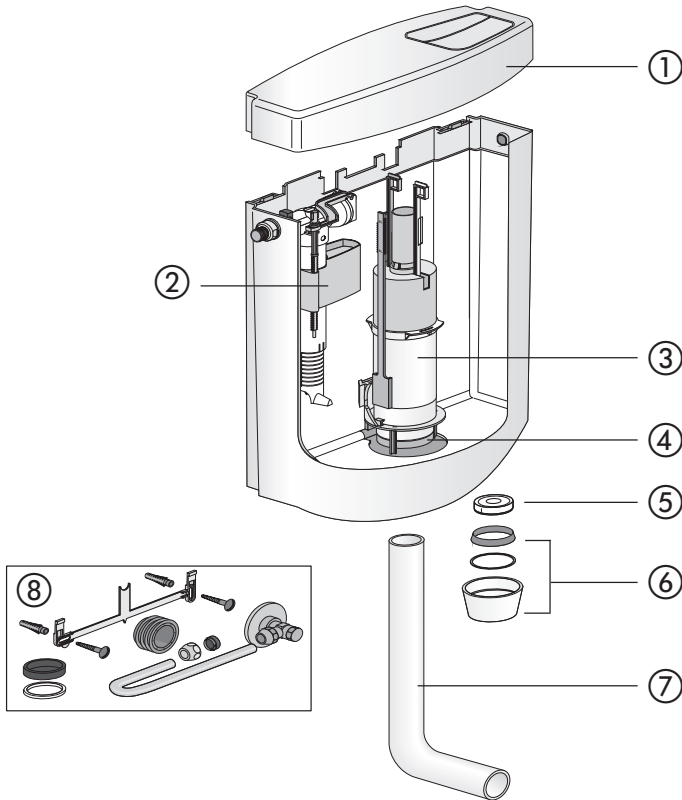

Cistern bonito duo, complete push flush valve replacement set

No.	Name	Code No.	Recommended price/€
1	Lid with push-button, alpine white	02.A00.01..0499	
2	Universal fill valve 510, G 3/8 x 30 mm	25.001.00..0000	
3	Flush valve	01.A00.00..0499	
4	Seal d: 31 x d: 63 x 2.8	02.754.00..0000	
5	Flush flow reducer	04.174.00..0000	
6	Set of seals consisting of flush pipe seal, slide ring and cap nut G2	05.070.01..0000	
7	Flush pipe bend, alpine white	02.174.01..0000	
8	Servicing pack	01.A01.00..0199	