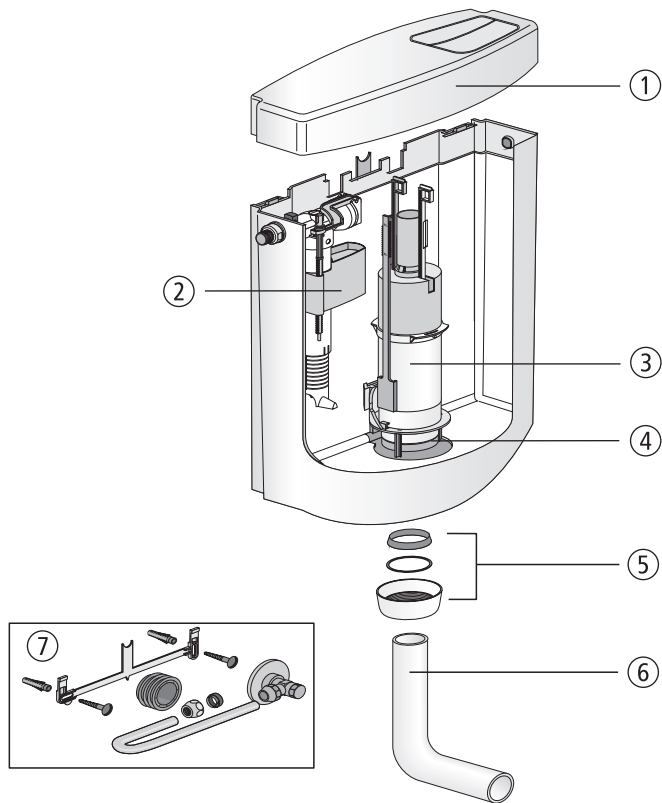

Cistern bonito duo

No.	Name	Code No.		Recommended price/€	
		alpine white	Basic colours	alpine white	Basic colours
1	Lid with push-button	02.A00.01..0499	02.A00.**..0499		
2	Universal fill valve 510, G 3/8 x 30 mm	25.001.00..0000			
3	Flush valve	01.A00.00..0499			
4	Seal d: 31 x d: 63 x 2.8	02.754.00..0000			
5	Set of seals consisting of flush pipe seal, slide ring and cap nut G2	05.070.01..0000			
6	Flush pipe bend, alpine white	02.168.01..0000			
7	Servicing pack	01.A01.00..0199			