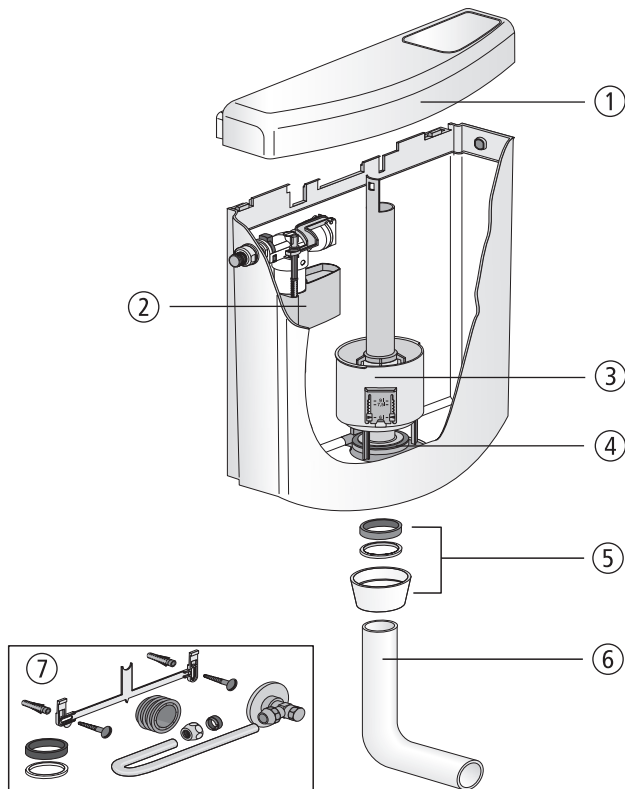

Cistern bonito

| No. | Name | Code No. | Recommended price/€ |
|-----|---|-----------------|---------------------|
| 1 | Lid with push-button, alpine white | 02.A00.01..0399 | |
| 2 | Universal fill valve 510, G 3/8 x 30 mm | 25.001.00..0000 | |
| 3 | Flush valve | 01.A00.00..0299 | |
| 4 | Seal d: 31 x d: 63 x 2.8 | 02.754.00..0000 | |
| 5 | Set of seals consisting of flush pipe seal, slide ring and cap nut G2 | 05.070.01..0000 | |
| 6 | Flush pipe bend, alpine white | 02.168.01..0000 | |
| 7 | Servicing pack | 01.A01.00..0199 | |
| | | | |