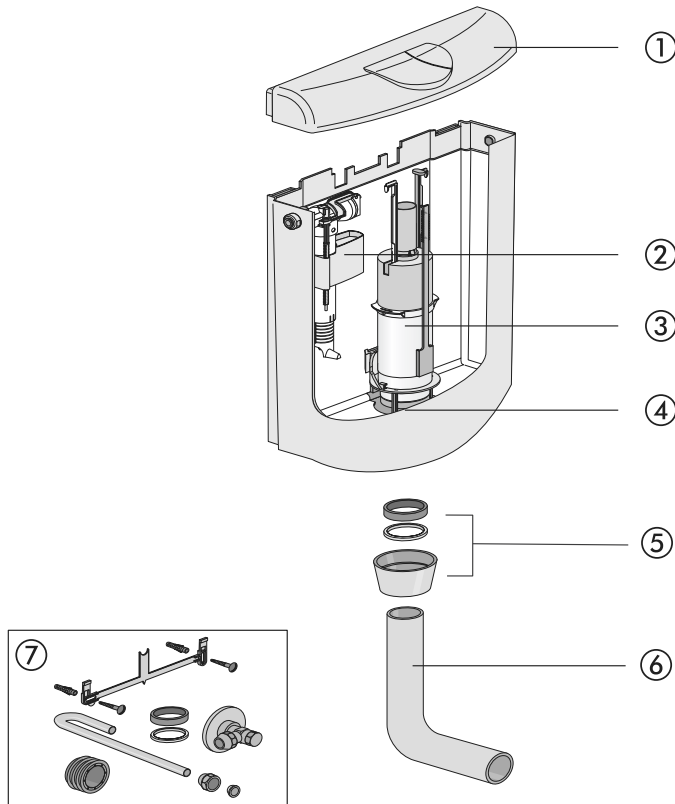

Cistern verona duo

No.	Name	Code No.	Recommended price/€
1	Lid with push-button, alpine white	02.A00.01..0601	
2	Universal fill valve 510, G 3/8 x 30 mm	25.001.00..0000	
3	Flush valve	01.A00.00..0699	
4	Seal d: 31 x d: 63 x 2.8	02.754.00..0000	
5	Set of seals consisting of conical ring, slide ring d: 57 x d: 51 x 0.6 and cap nut G2	05.070.01..0000	
6	Flush pipe bend, alpine white	02.168.01..0000	
7	Servicing pack	01.A01.00..0199	